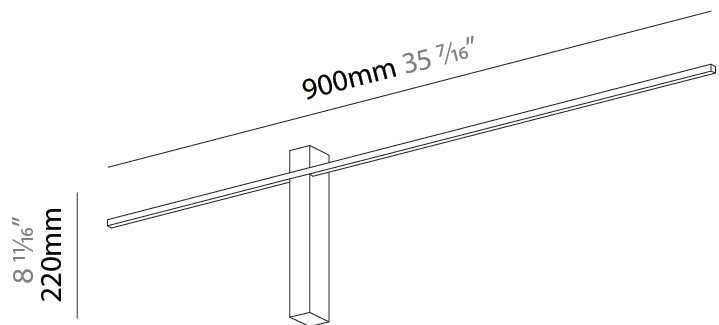

JUST BLACK LINE SURFACE

A33300-

base number LED
Dimming

1. To build a product code in our configurator select the specify button on the base model # product page
2. To build a manual product code on this datasheet choose from the options listed below in blue font and add the suffix to the base model #

GENERAL

Series: Just Black Line

Brand: Prolicht

Division: Architectural

Mounting Type: Surface

Mounting Location: Wall

Subcategory: Wall Effect

PHYSICAL

Shape: Rectangle

Length (mm): 900

Length (in): 35 ⁷/₁₆

Width (mm): 30

Width (in): 1 ³/₁₆

Height (mm): 40

Height (in): 1 ⁹/₁₆

Light Distribution: Indirect

Fixture Finish: BLK

Fixture Material: Aluminum

ELECTRICAL

Lamp Type: LED (Zhaga Standard)

Input Wattage (W): 11

Total Output Wattage (W): 10

Dimming: [Non-Dimmable](#)

Driver Included: Yes

Driver Location: Integrated

Driver Type: Constant Current - Universal

Driver Class: Class 2

Input Voltage (V): 120 - 277

Constant Current (mA): 400

Upon Request: Tri-Mode Dimming

LED

Color Temperature (°K): 3000

Max. Delivered Lumen (lm): 535

Nominal Lumen (lm): 535

CRI: >80 CRI

Lamp Life (hrs): 50000

OPTICAL

Beam Angle: 178

Adjustability: Fixed

RATINGS AND CERTIFICATIONS

Certified By: CSA Certified to UL and CSA Standards

IP rating: IP20