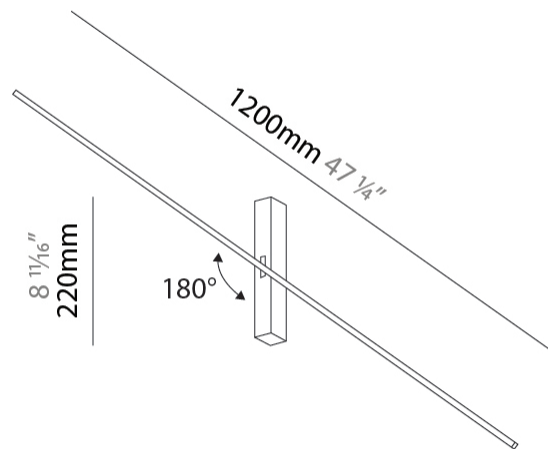

PROJECT
TYPE
SPECIFIER
QUANTITY
DATE

JUST BLACK LINE SURFACE

A33302-

base number LED
Dimming

1. To build a product code in our configurator select the specify button on the base model # product page
2. To build a manual product code on this datasheet choose from the options listed below in blue font and add the suffix to the base model #

GENERAL

Series: Just Black Line
Brand: Prolicht
Division: Architectural
Mounting Type: Surface
Mounting Location: Wall
Subcategory: Wall Effect

PHYSICAL

Shape: Rectangle
Length (mm): 1200
Length (in): 47 1/4
Width (mm): 30
Width (in): 1 1/16
Height (mm): 220
Height (in): 8 2/3
Light Distribution: Indirect
Fixture Finish: BLK
Fixture Material: Aluminum

ELECTRICAL

Lamp Type: LED (Zhaga Standard)
Input Wattage (W): 14.5
Total Output Wattage (W): 12.7
Dimming: [Non-Dimmable](#)
Driver Included: Yes
Driver Location: Integrated
Driver Type: Constant Current - Universal
Driver Class: Class 2
Input Voltage (V): 120 - 277
Constant Current (mA): 550
Upon Request: Tri-Mode Dimming

LED

Color Temperature (°K): 3000
Max. Delivered Lumen (lm): 736
CRI: >80 CRI
Lamp Life (hrs): 50000

OPTICAL

Beam Angle: 178
Adjustability: Fixed

RATINGS AND CERTIFICATIONS

Certified By: CSA Certified to UL and CSA Standards
IP rating: IP20